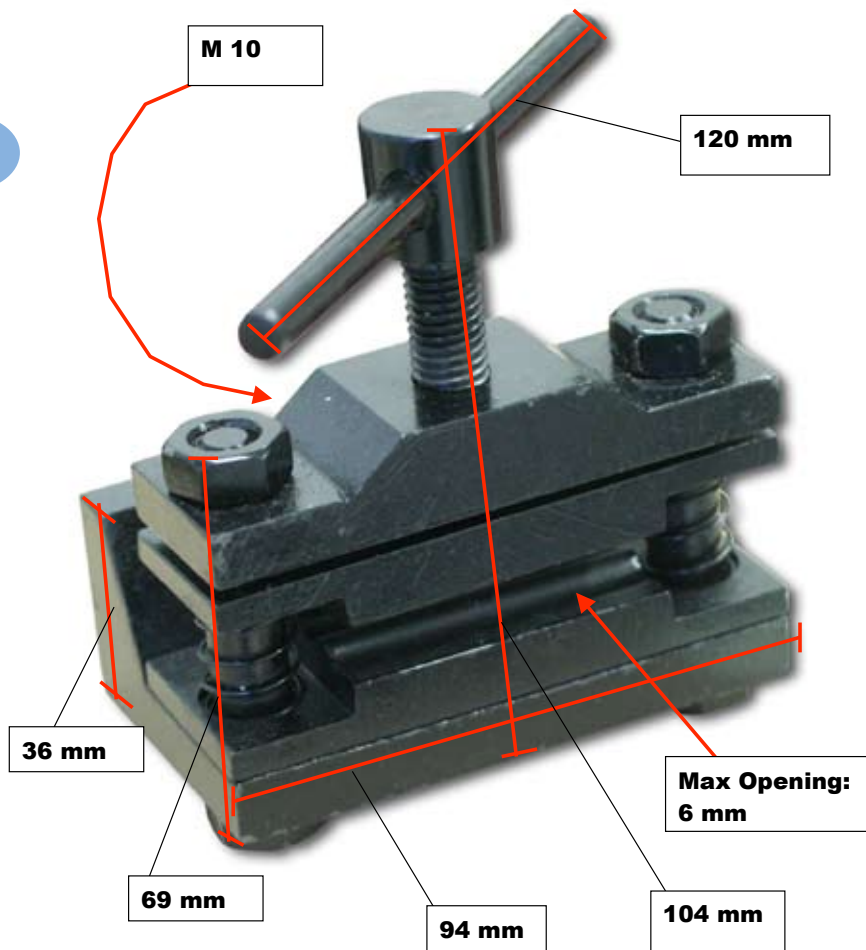

AC 33

AC 37

AC 38

AC 40

AC 41

AC 42

Opening width: b is: 1.8mm, 2.4mm, 3mm, 3.6mm, 4.2mm, 4.8mm, 5.4mm, 6mm, 6.6mm, 7.2mm, 7.8mm, 8.4mm.