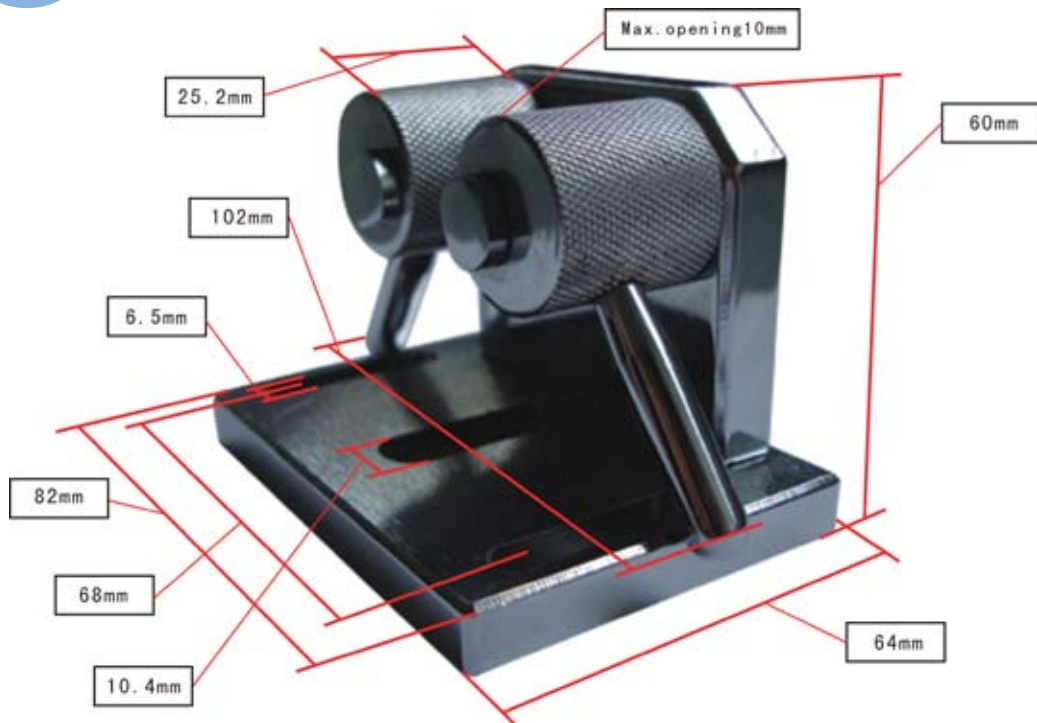

AC 33

AC 37

AC 38

AC 40

AC 41

AC 42

Opening width: b is: 1.8mm, 2.4mm, 3mm, 3.6mm, 4.2mm, 4.8mm, 5.4mm, 6mm, 6.6mm, 7.2mm, 7.8mm, 8.4mm.