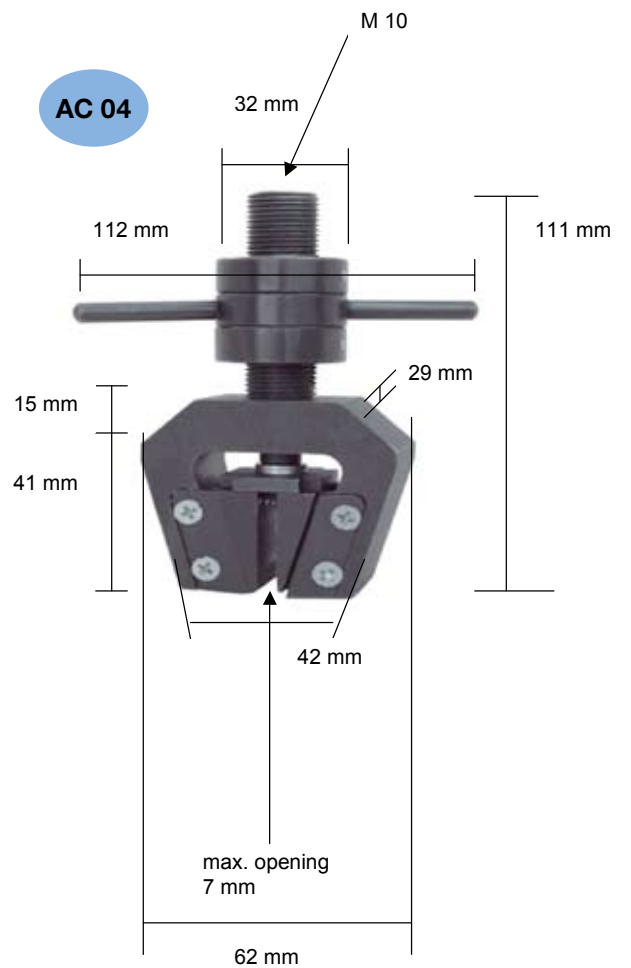

AC 01

AC 03

AC 02

AC 04

AC 11

AC 12

AC 13

AC 14

AC 33

AC 37

AC 38

AC 40

AC 41

AC 42

Opening width: b is: 1.8mm, 2.4mm, 3mm, 3.6mm, 4.2mm, 4.8mm, 5.4mm, 6mm, 6.6mm, 7.2mm, 7.8mm, 8.4mm.