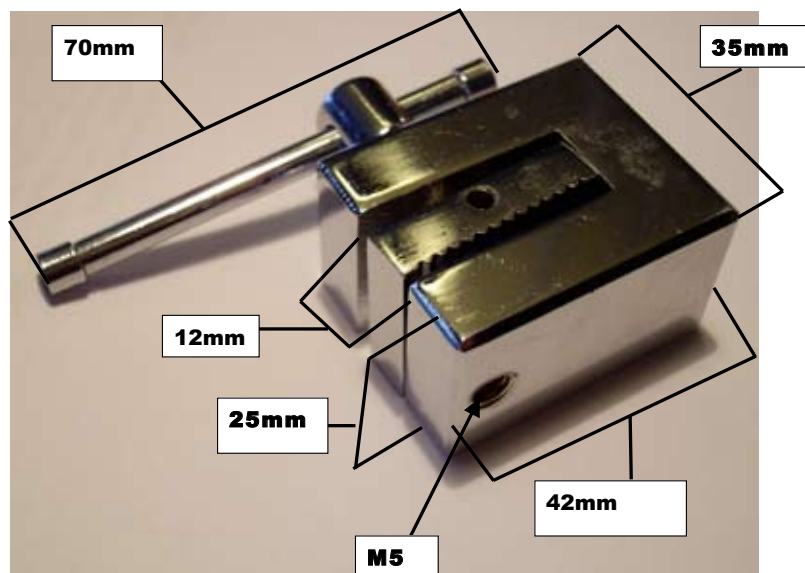

AC 01

AC 03

AC 02

AC 04

AC 11

AC 12

AC 13

AC 14

AC 33

AC 37

AC 38

AC 40

AC 41

AC 42

Opening width: b is: 1.8mm, 2.4mm, 3mm, 3.6mm, 4.2mm, 4.8mm, 5.4mm, 6mm, 6.6mm, 7.2mm, 7.8mm, 8.4mm.