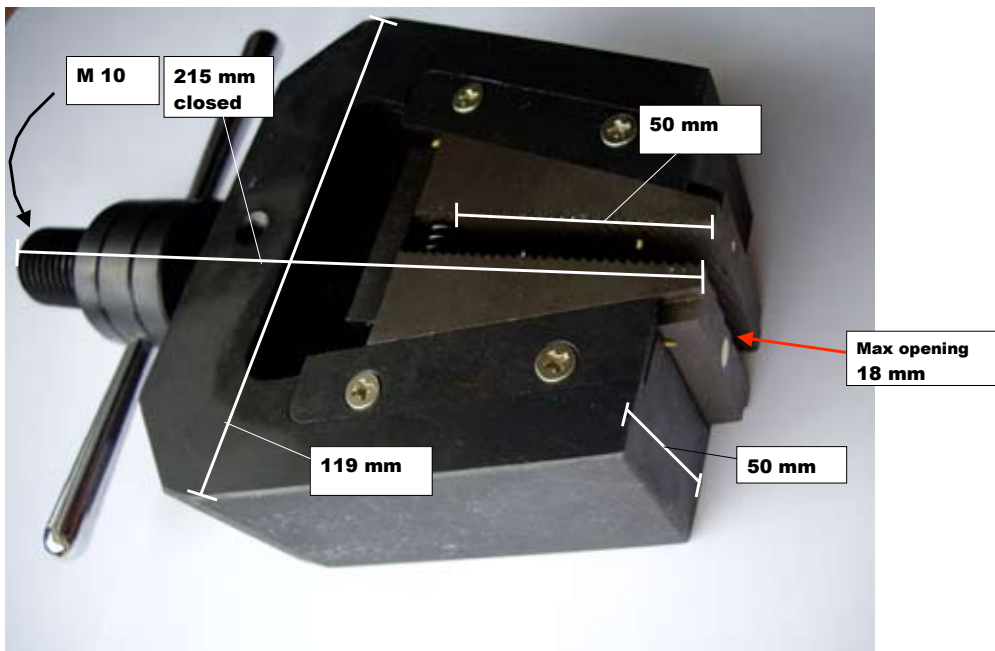

AC 33

AC 37

AC 38

AC 40

AC 41

AC 42

Opening width: b is: 1.8mm, 2.4mm, 3mm, 3.6mm, 4.2mm, 4.8mm, 5.4mm, 6mm, 6.6mm, 7.2mm, 7.8mm, 8.4mm.