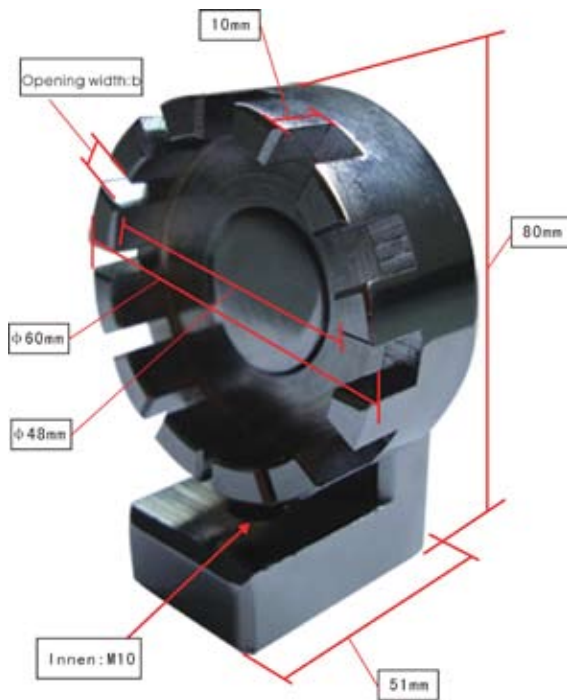

AC 33

AC 37

AC 38

AC 40

AC 41

AC 42

Opening width: b is: 1.8mm, 2.4mm, 3mm, 3.6mm, 4.2mm, 4.8mm, 5.4mm, 6mm, 6.6mm, 7.2mm, 7.8mm, 8.4mm.