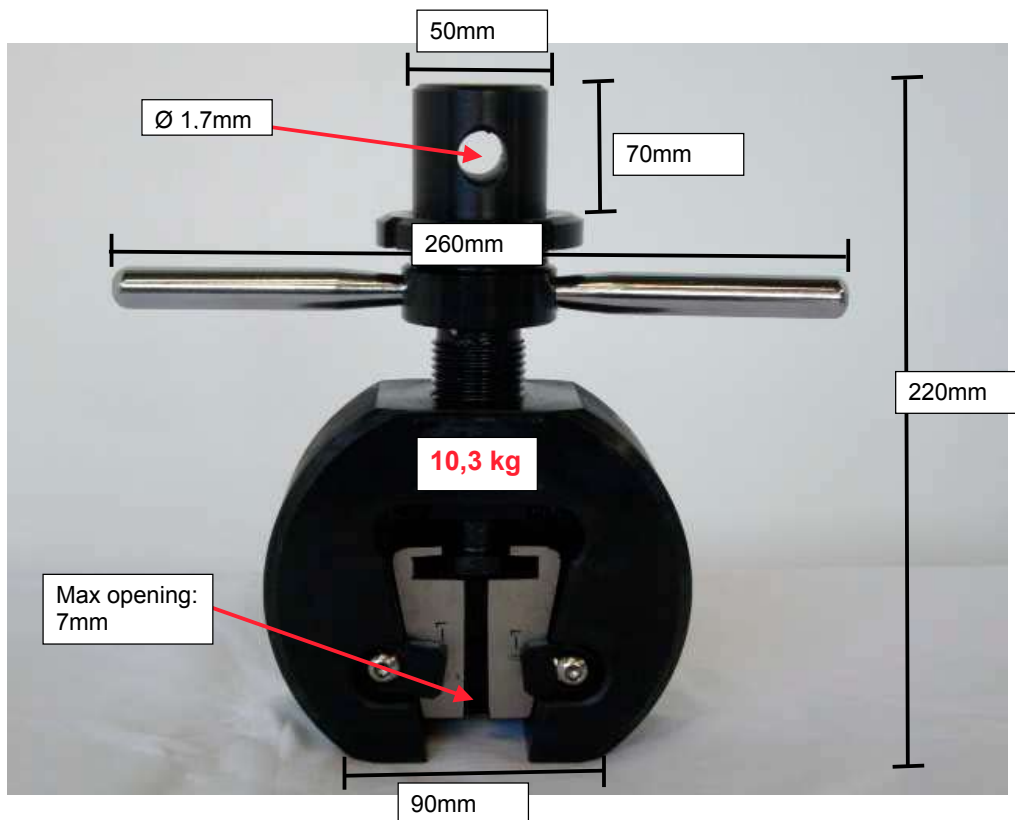

AC 33

AC 37

AC 38

AC 40

AC 41

AC 42

Opening width: b is: 1.8mm, 2.4mm, 3mm, 3.6mm, 4.2mm, 4.8mm, 5.4mm, 6mm, 6.6mm, 7.2mm, 7.8mm, 8.4mm.