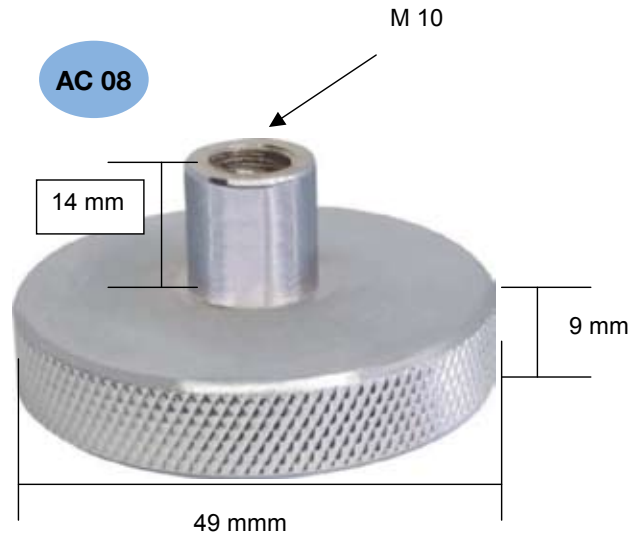

AC 01

AC 03

AC 02

AC 04

AC 11

AC 12

AC 13

AC 14

AC 33

AC 37

AC 38

AC 40

AC 41

AC 42

Opening width: b is: 1.8mm, 2.4mm, 3mm, 3.6mm, 4.2mm, 4.8mm, 5.4mm, 6mm, 6.6mm, 7.2mm, 7.8mm, 8.4mm.