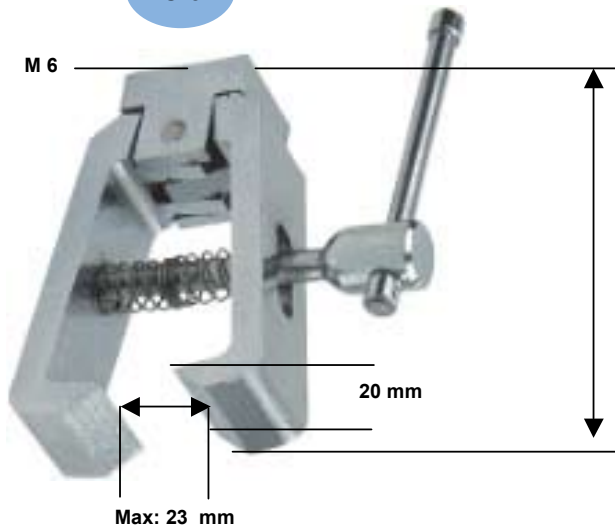

AC 01

AC 03

AC 02

AC 04

AC 11

AC 12

AC 13

AC 14

AC 33

AC 37

AC 38

AC 40

AC 41

AC 42

Opening width: b is: 1.8mm, 2.4mm, 3mm, 3.6mm, 4.2mm, 4.8mm, 5.4mm, 6mm, 6.6mm, 7.2mm, 7.8mm, 8.4mm.