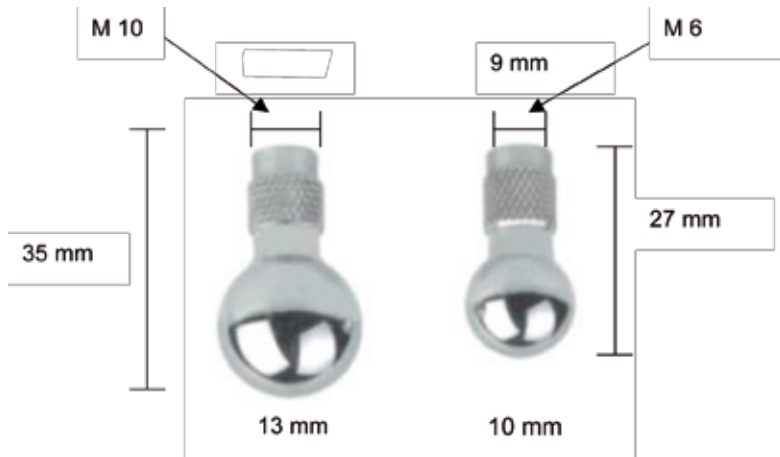

AC 01

AC 03

AC 02

AC 04

AC 11

AC 12

AC 13

AC 14

AC 33

AC 37

AC 38

AC 40

AC 41

AC 42

Opening width: b is: 1.8mm, 2.4mm, 3mm, 3.6mm, 4.2mm, 4.8mm, 5.4mm, 6mm, 6.6mm, 7.2mm, 7.8mm, 8.4mm.