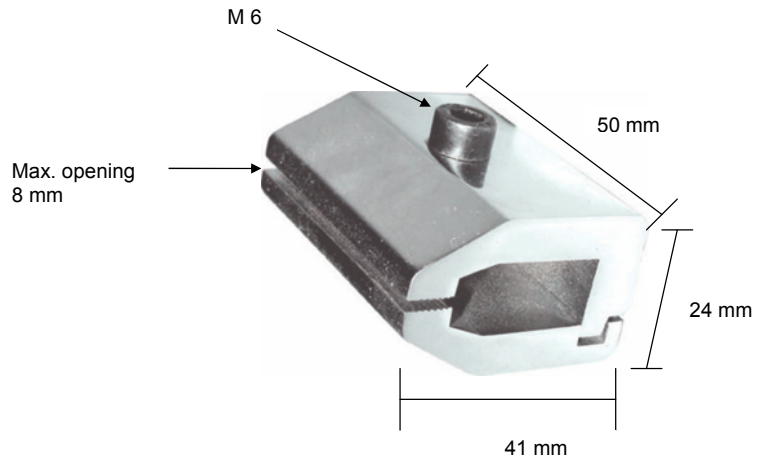

AC 01

AC 03

AC 02

AC 04

AC 11

AC 12

AC 13

AC 14

AC 33

AC 37

AC 38

AC 40

AC 41

AC 42

Opening width: b is: 1.8mm, 2.4mm, 3mm, 3.6mm, 4.2mm, 4.8mm, 5.4mm, 6mm, 6.6mm, 7.2mm, 7.8mm, 8.4mm.