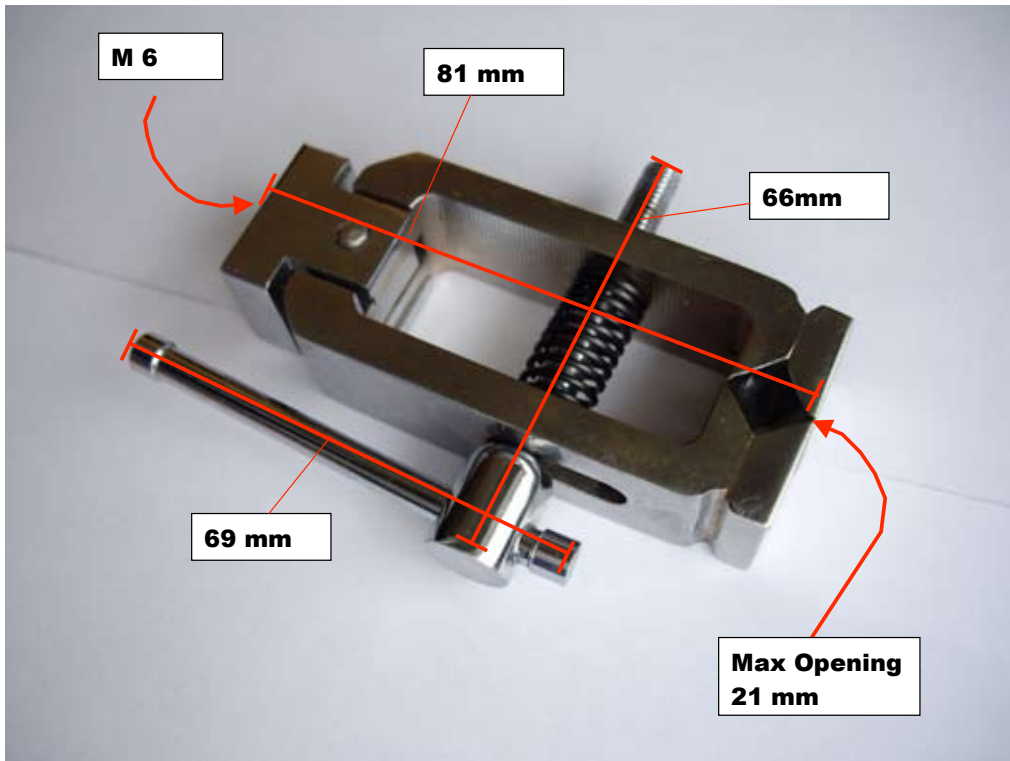

AC 33

AC 37

AC 38

AC 40

AC 41

AC 42

Opening width: b is: 1.8mm, 2.4mm, 3mm, 3.6mm, 4.2mm, 4.8mm, 5.4mm, 6mm, 6.6mm, 7.2mm, 7.8mm, 8.4mm.