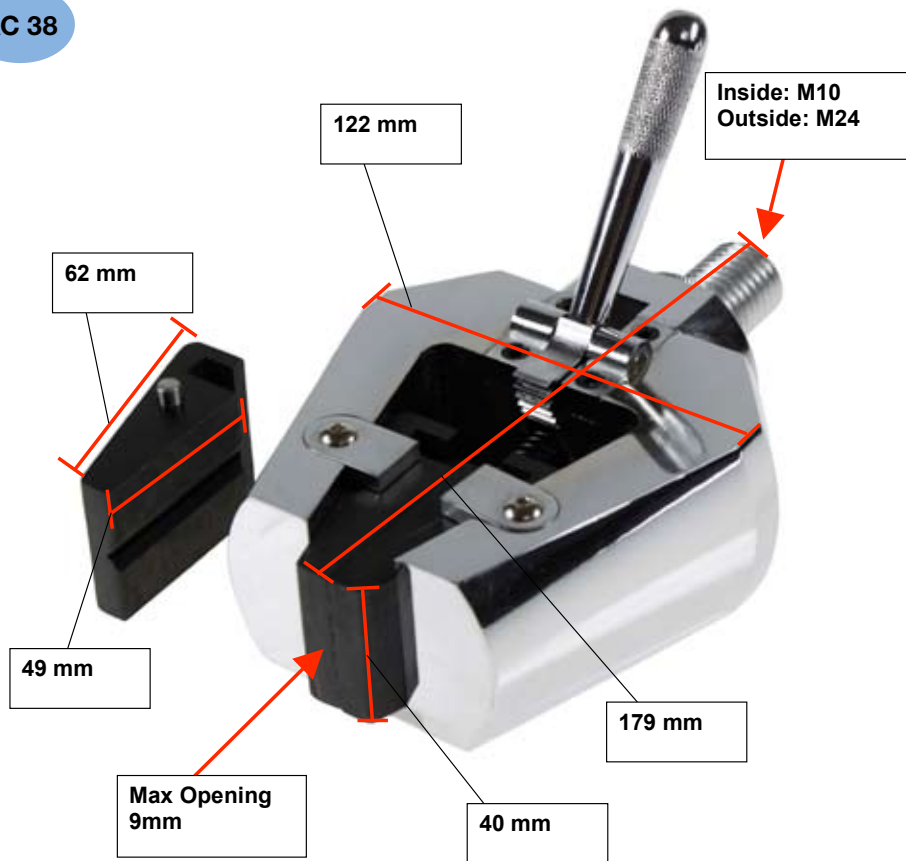

AC 33

AC 37

AC 38

AC 40

AC 41

AC 42

Opening width: b is: 1.8mm, 2.4mm, 3mm, 3.6mm, 4.2mm, 4.8mm, 5.4mm, 6mm, 6.6mm, 7.2mm, 7.8mm, 8.4mm.